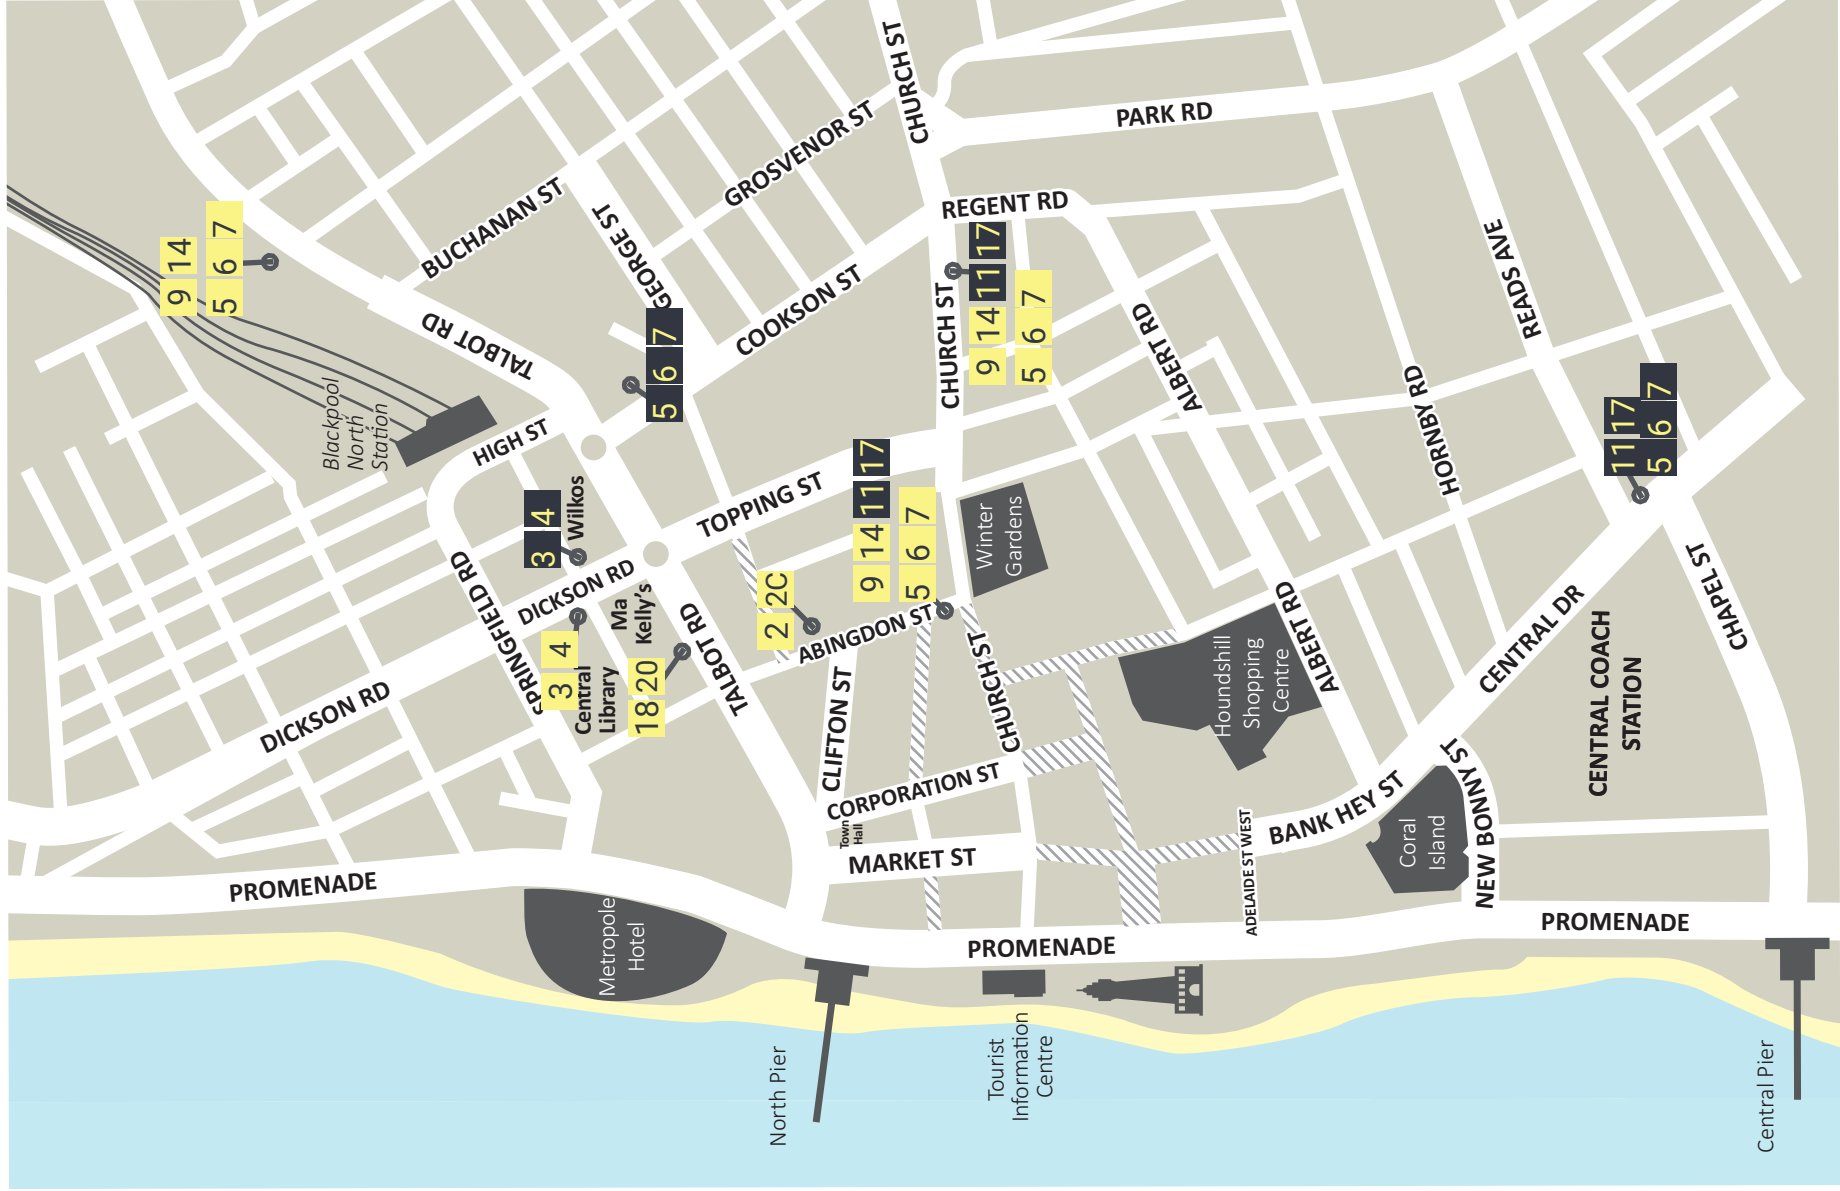

Bus Stopping Locations during the Illuminations

Northbound		
	Before Diversion	After Diversion
1*	Promenade*	Promenade*
2	Abingdon St	Abingdon St
2C	Abingdon St	Abingdon St
3	Dickson Rd	Dickson Rd
4	Dickson Rd	Dickson Rd
5	Corporation St	St Johns Sq
6	Corporation St	St Johns Sq
7	Corporation St	St Johns Sq
9	Corporation St	St Johns Sq
11		
14	Corporation St	St Johns Sq
17		
18		
20		

Southbound		
	Before Diversion	After Diversion
1	Promenade*	Promenade*
2		
2C		
3	Dickson Rd	Dickson Rd
4	Dickson Rd	Dickson Rd
5	Market St	Cookson St/Chapel St
6	Market St	Cookson St/Chapel St
7	Market St	Cookson St/Chapel St
9		
11	Market St	St Johns Sq
14		
17	Market St	St Johns Sq
18	Queen St	Queen St
20	Queen St	Queen St

Yellow boxes mean there is a change to where this bus is stopping.

For any further help with planning your journey, please feel free to contact us on 01253 473001 Monday to Friday 11am until 3pm or visit blackpooltransport.com

*Service 1 will not be diverting until 24 October after 17:00 where it can be caught on Queen St

Northbound services

Southbound Services