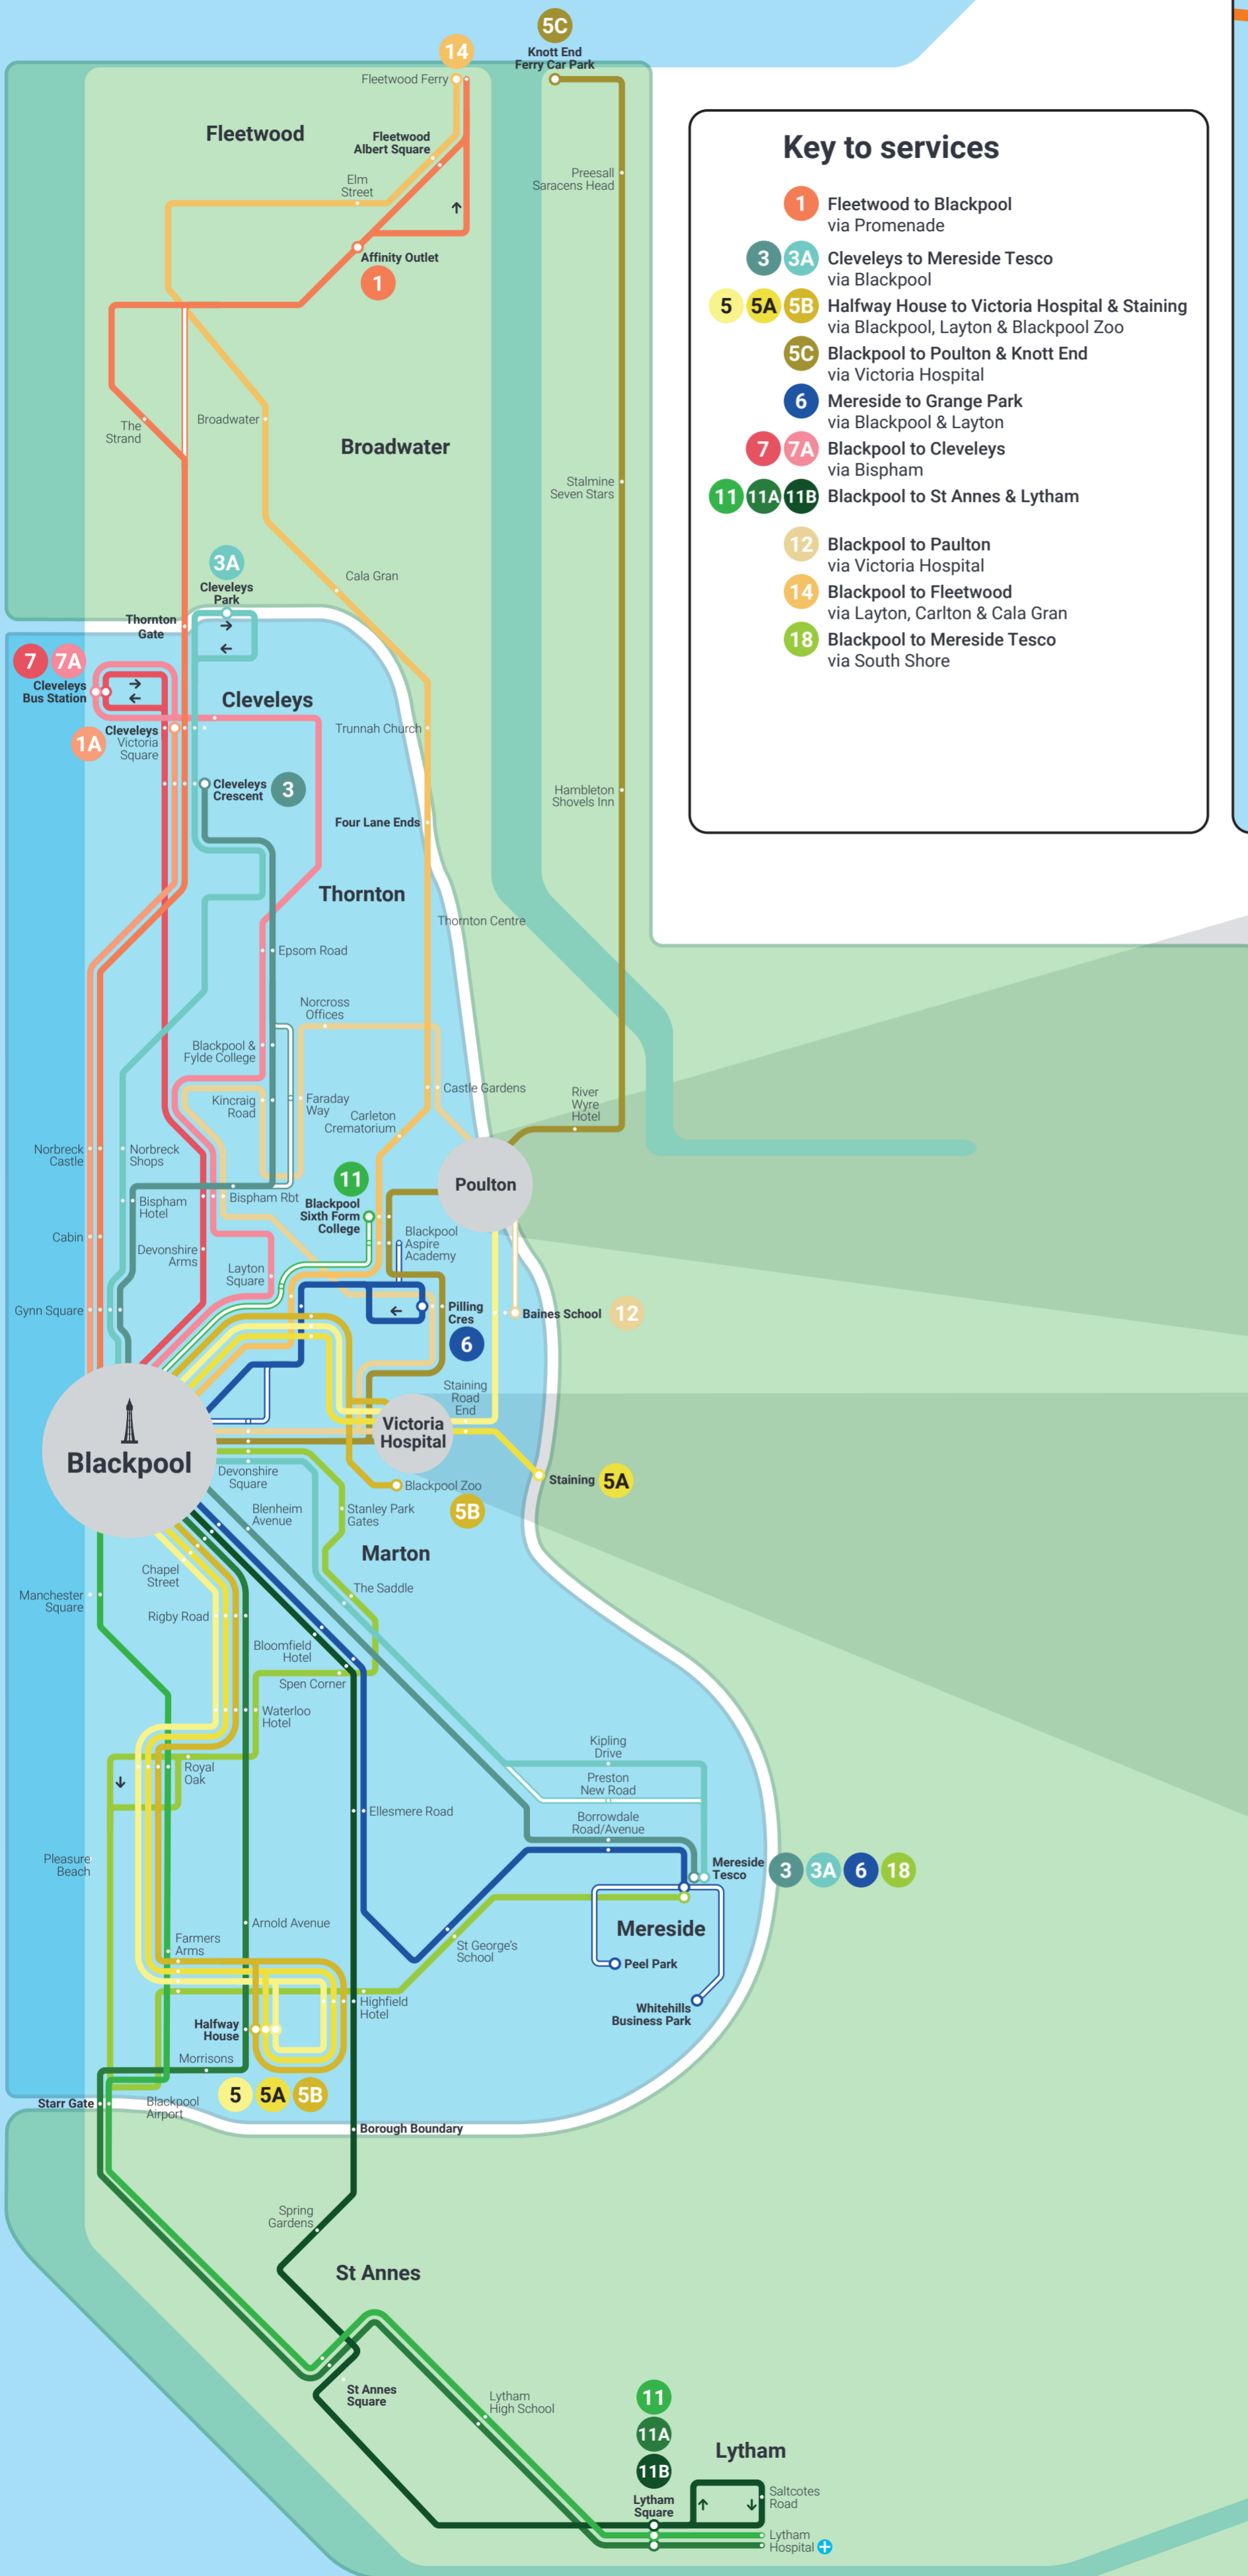

# Blackpool Network Map

## Single Fares

Blue Zone only: £2.70

Green Zone only: £2.70

Travel Across Zones: £3.00