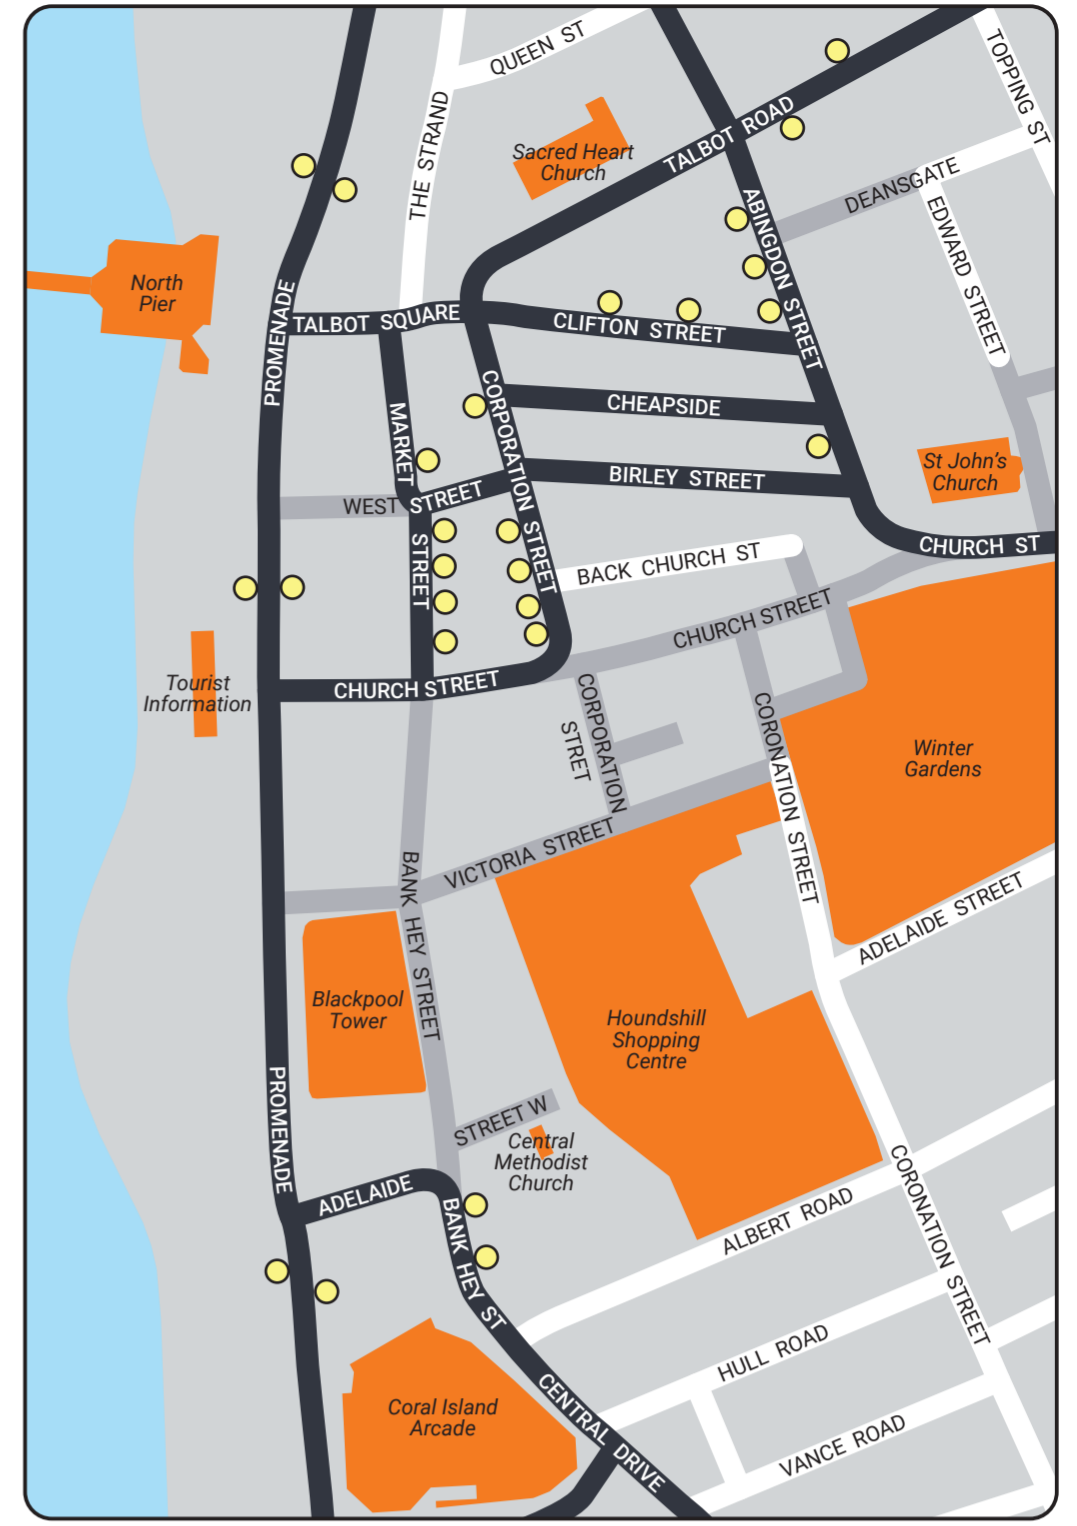

# Blackpool Network Map

## Single Fares

Blue Zone only: £2.70

Green Zone only: £2.70

Travel Across Zones: £3.00