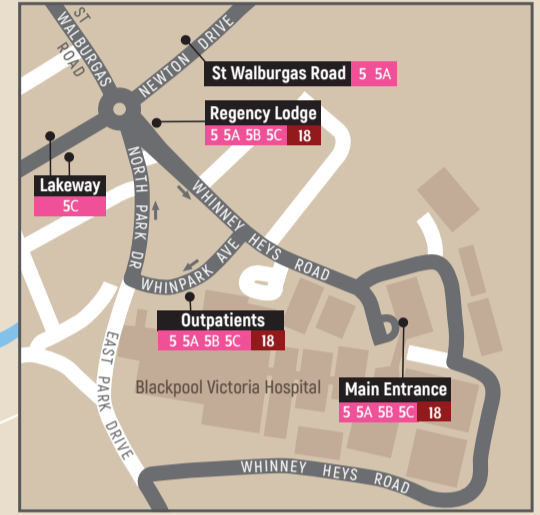

POULTON-LE-FYLDE

VICTORIA HOSPITAL

BLACKPOOL TOWN CENTRE

- T** Blackpool Tramway and stop Starr Gate - Fleetwood via North Station
- Route 1** Blackpool - Fleetwood via Cleveleys
- Route 3** Cleveleys - Mereside Tesco via Blackpool
- Route 3A** Cleveleys Park - Mereside Tesco via Blackpool
- Route 5** Halfway House - Fleetwood via Blackpool
- Route 5A** Enterprise Zone - Staining
- Route 5B** Enterprise Zone - Blackpool Zoo
- Route 5C** Blackpool - Knott End via Poulton le Fylde
- Route 6** Mereside - Grange Park via Blackpool
- Route 7** Cleveleys - Lytham via Blackpool
- Route 8** Blackpool - Cleveleys via Bispham
- Route 10, 11** Blackpool - Lytham via St Annes
- Route 14** Blackpool - Fleetwood via Layton
- Route 18** Blackpool - Poulton via Mereside Tesco
- (dashed)** Certain journeys only
- || (green)** Route terminus
- ⊕** Rail line and station