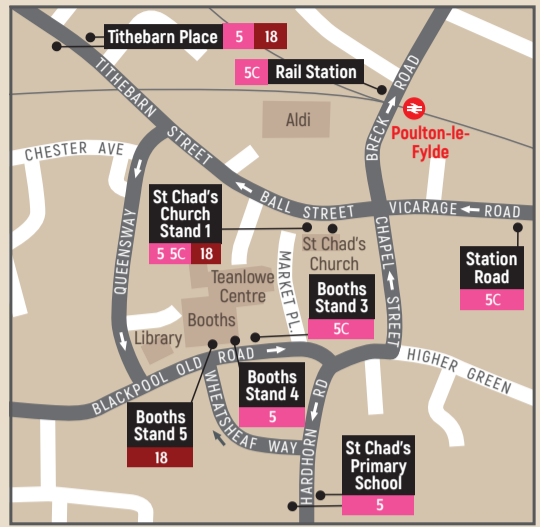

POULTON-LE-FYLDE

VICTORIA HOSPITAL

BLACKPOOL TOWN CENTRE

- T** Blackpool Tramway and stop Starr Gate - Fleetwood via North Station
- Route 1** Blackpool - Fleetwood via Cleveleys
- Route 3** Cleveleys - Mereside Tesco via Blackpool
- Route 3A** Cleveleys Park - Mereside Tesco via Blackpool
- Route 5** Halfway House - Fleetwood via Blackpool
- Route 5A** Enterprise Zone - Staining
- Route 5B** Enterprise Zone - Blackpool Zoo
- Route 5C** Blackpool - Knott End via Poulton le Fylde
- Route 6** Mereside - Grange Park via Blackpool
- Route 7** Cleveleys - Lytham via Blackpool
- Route 8** Blackpool - Cleveleys via Bispham
- Route 10, 11** Blackpool - Lytham via St Annes
- Route 14** Blackpool - Fleetwood via Layton
- Route 18** Blackpool - Poulton via Mereside Tesco
- (dashed)** Certain journeys only
- || (green)** Route terminus
- ⊕** Rail line and station