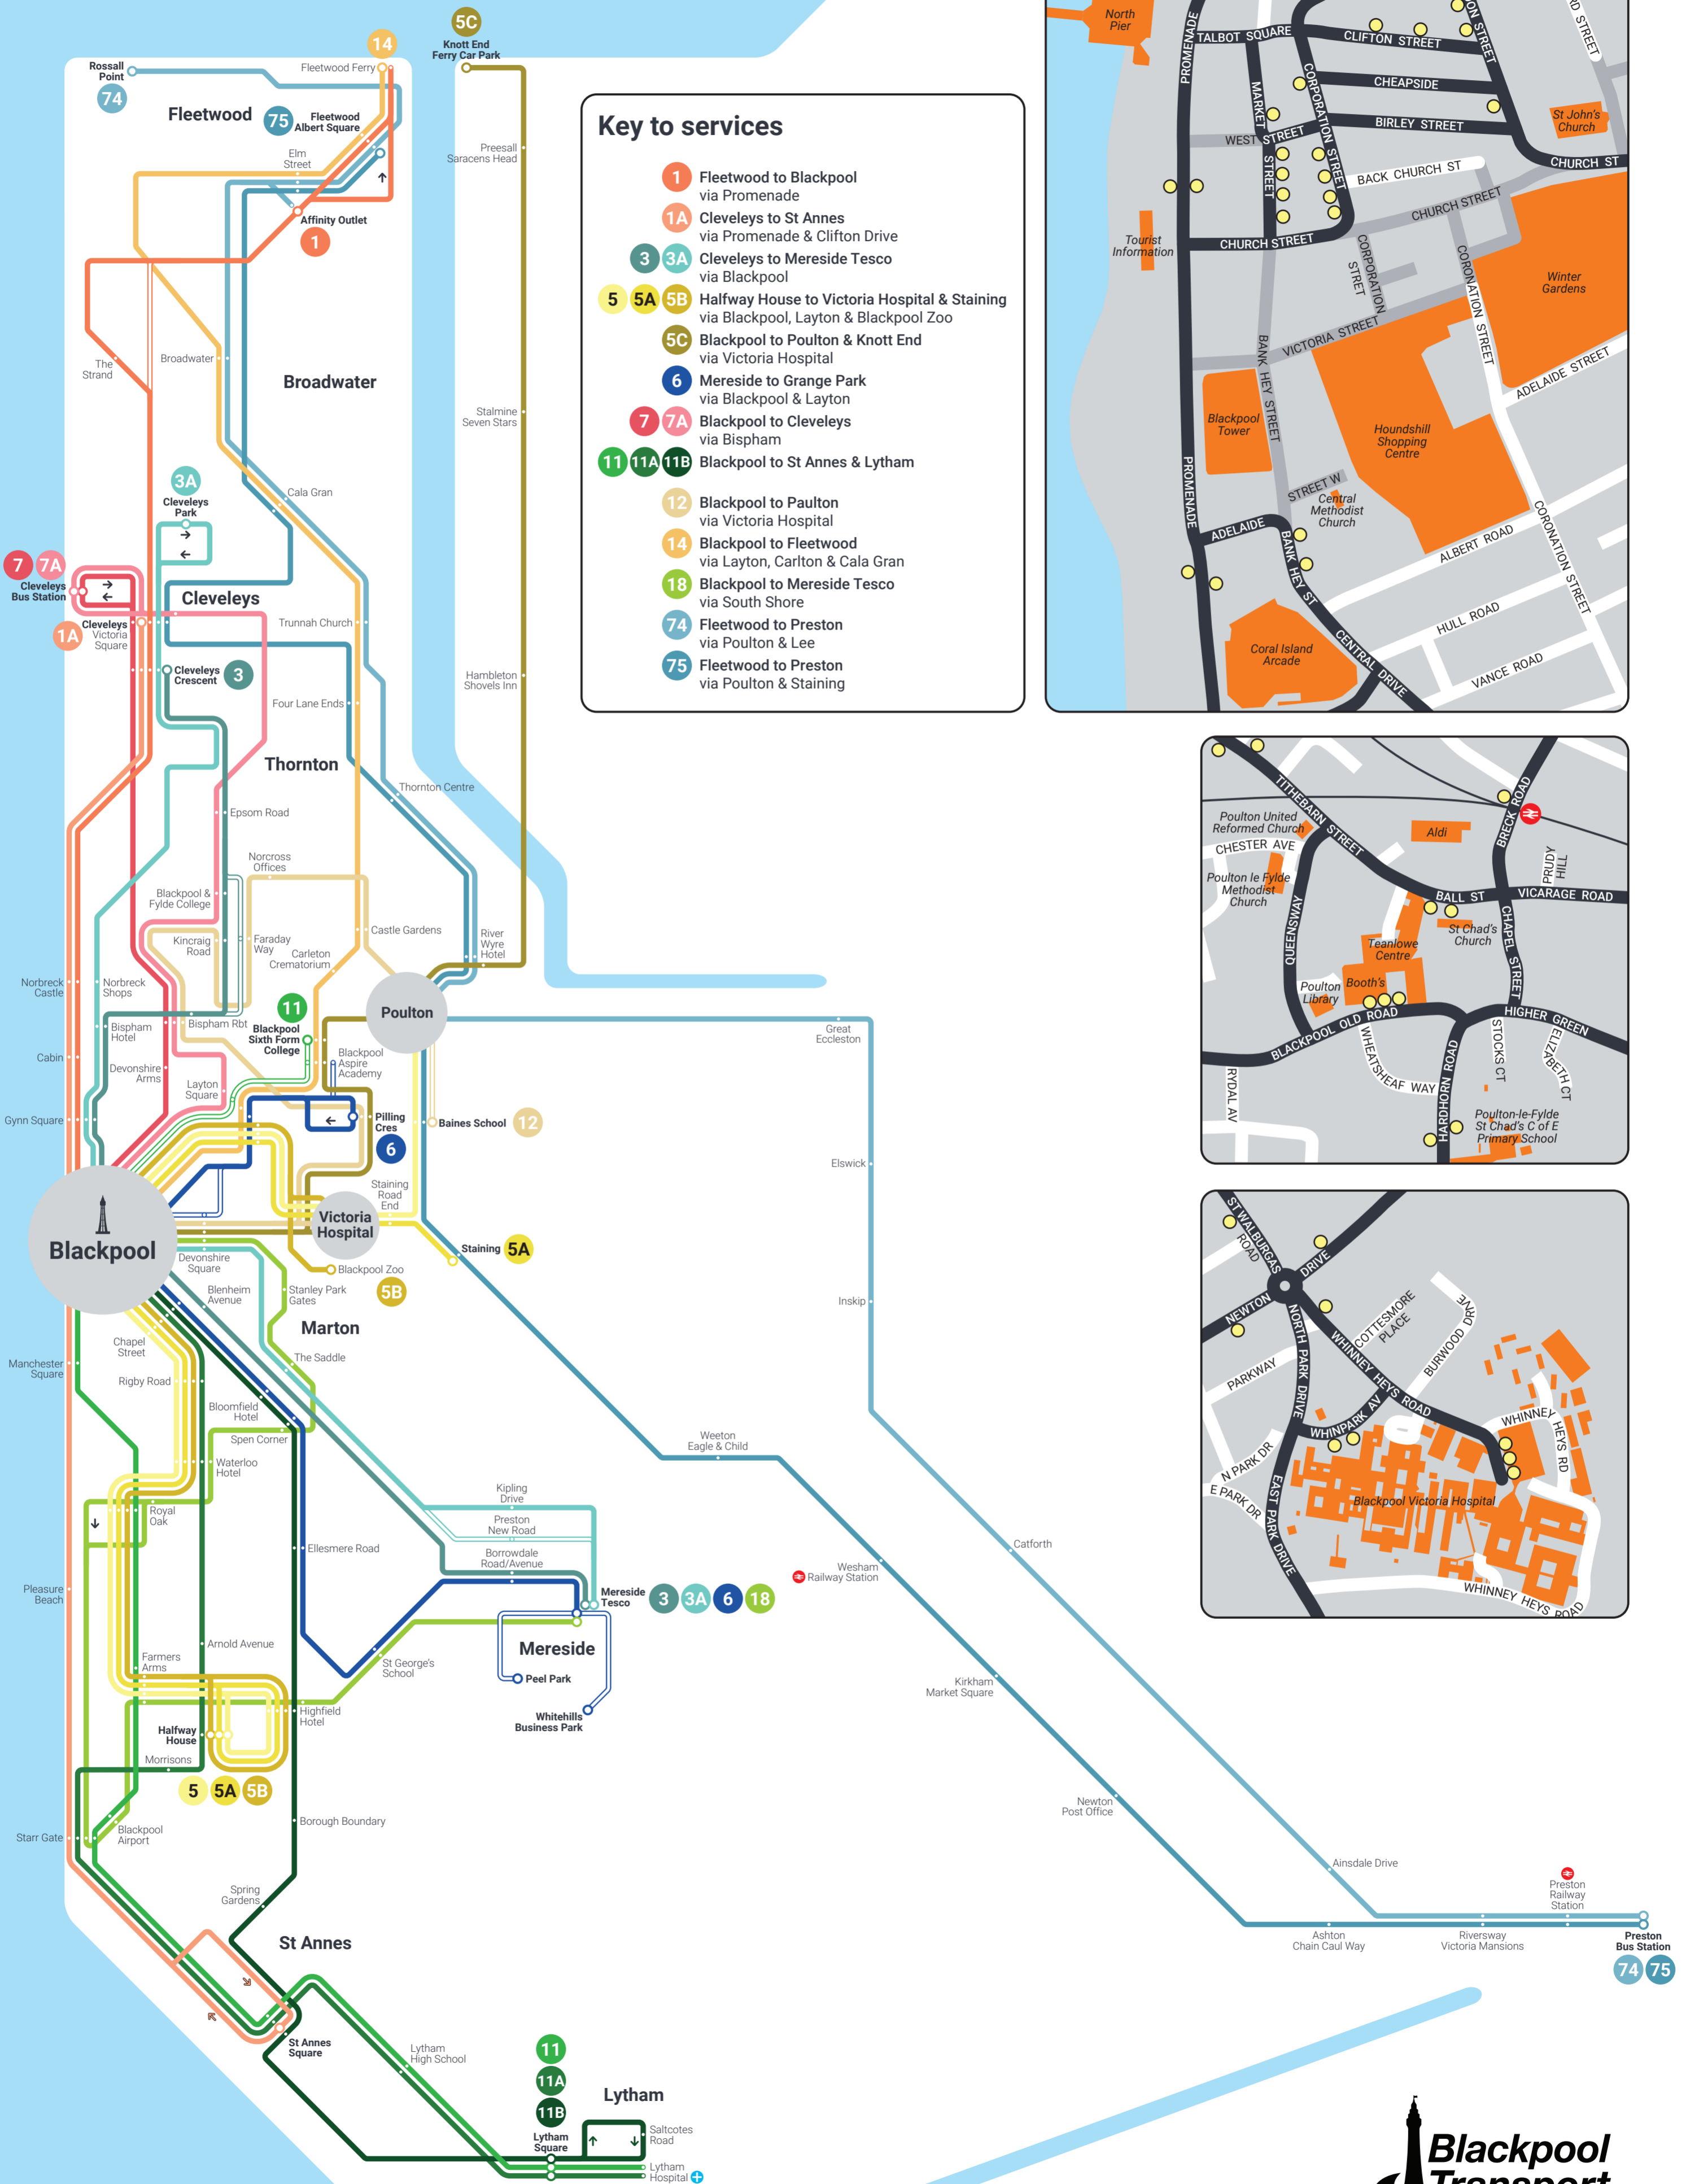

Blackpool Network Map